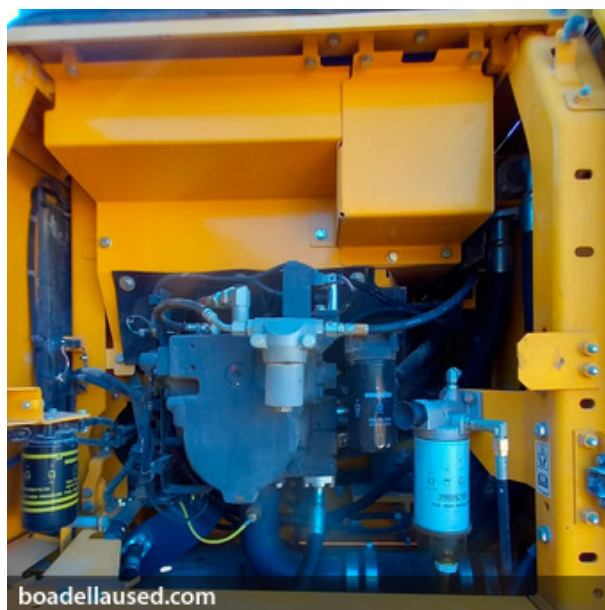

boadellaused.com