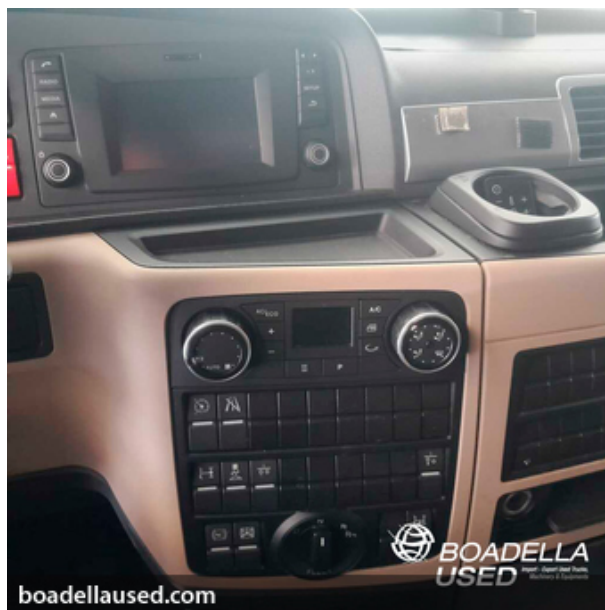

boadelloused.com