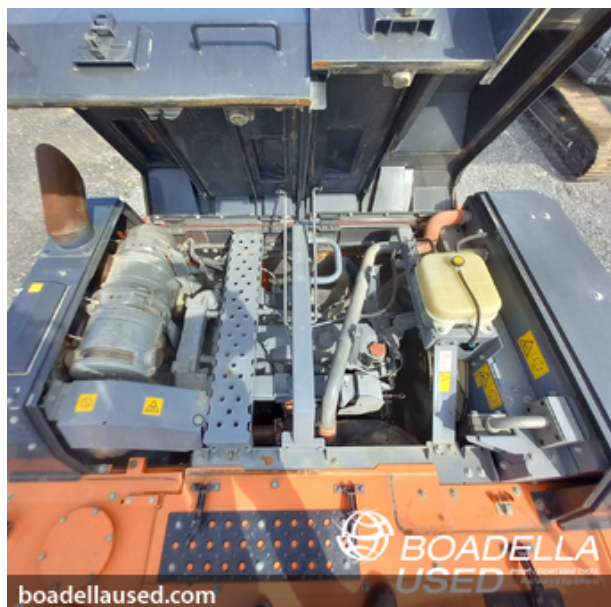

boadellaused.com