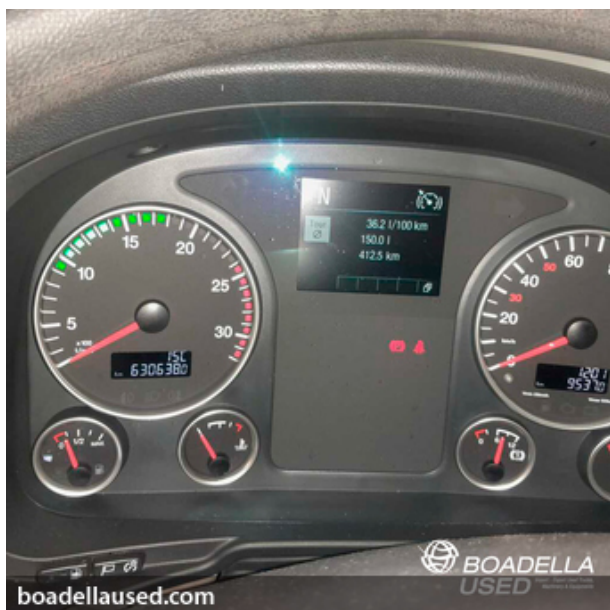

BOADELLA USED

Import - Export Used Trucks, Machinery & Equipments

BOADELLA USED

Pol. Ind. Girona - ctra. N-II, km. 706,5
17457 Riudellots de la Selva - Girona - SPAIN
www.boadellaused.com

T. **972 478 300**

BOADELLA

GROUP