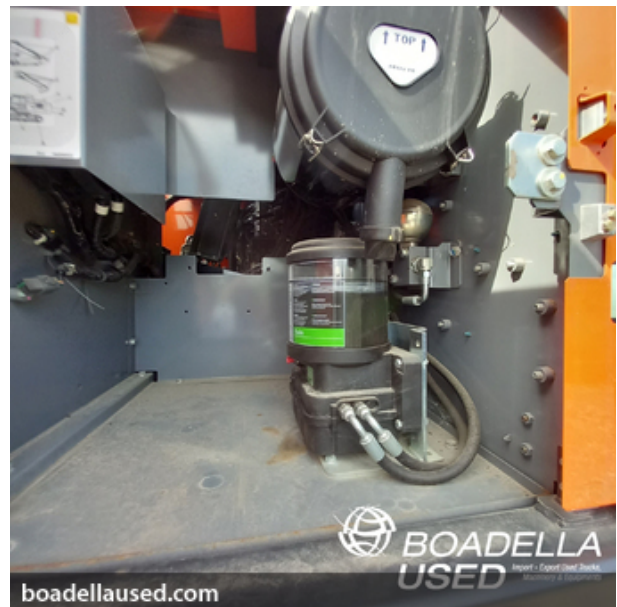

boadellaused.com

**BOADELLA
USED**
Import - Export Used Trucks,
Machinery & Equipments

BOADELLA USED

Pol. Ind. Girona - ctra. N-II, km. 706,5
17457 Riudellots de la Selva - Girona - SPAIN
www.boadellaused.com

T. **972 478 300**

BOADELLA
GROUP