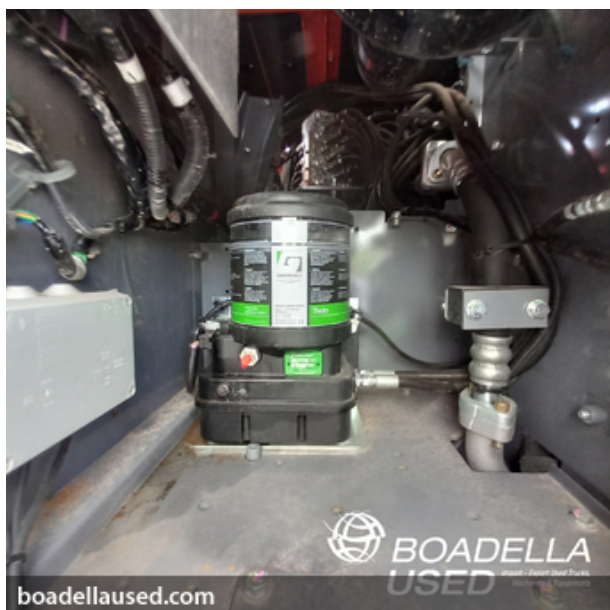

BOADELLA USED

Import - Export Used Trucks, Machinery & Equipments

BOADELLA USED
Pol. Ind. Girona - ctra. N-II, km. 706,5
17457 Riudellots de la Selva - Girona - SPAIN
www.boadellaused.com

T. 972 478 300

BOADELLA
G R U P