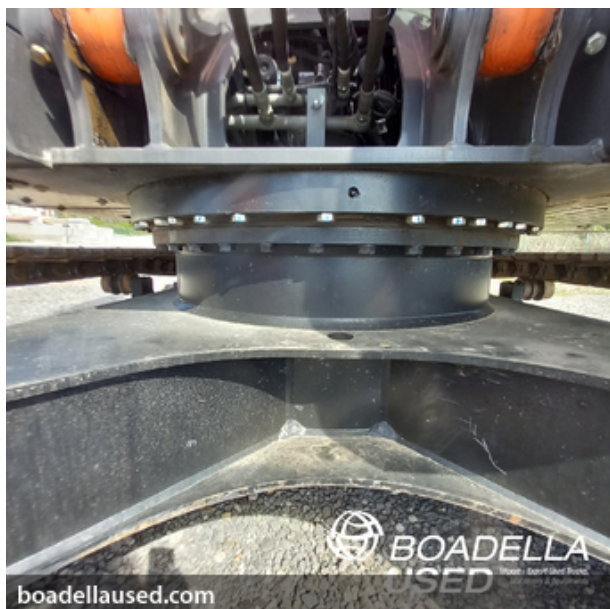

boadellaused.com

BOADELLA
USED