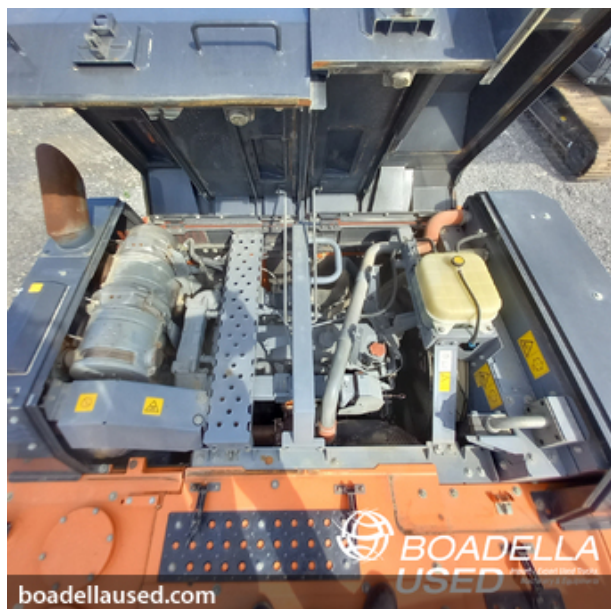

boadellaused.com