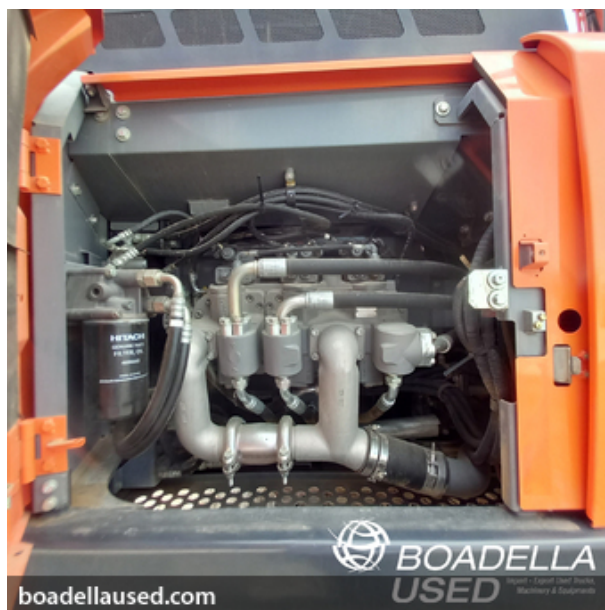

boadellaused.com