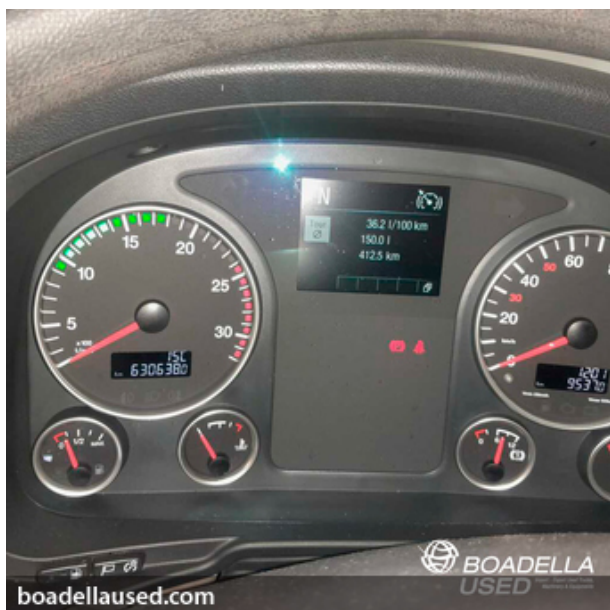

BOADELLA USED

Import - Export Used Trucks, Machinery & Equipments

BOADELLA USED

Pol. Ind. Girona - ctra. N-II, km. 706,5
17457 Riudellots de la Selva - Girona - SPAIN
www.boadellaused.com

T. 972 478 300

BOADELLA

GROUP