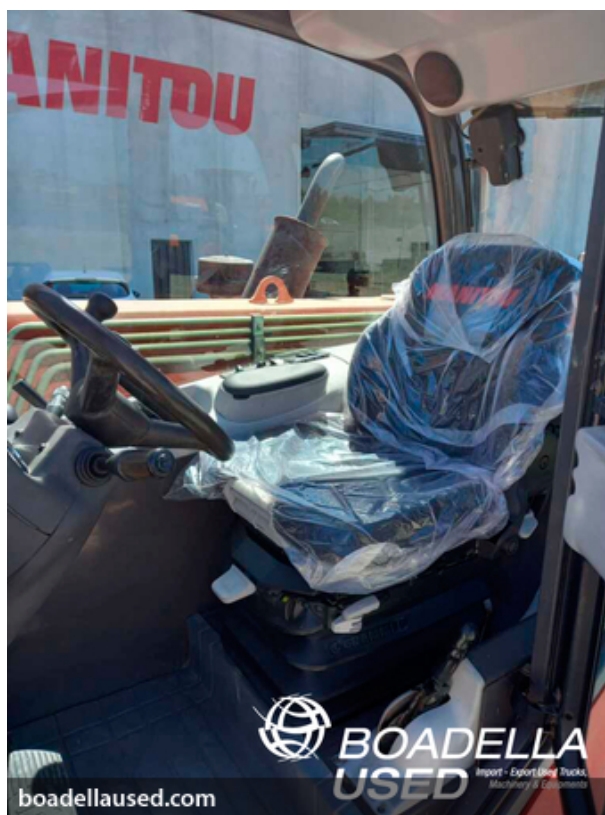

boadelloused.com

boadelloused.com