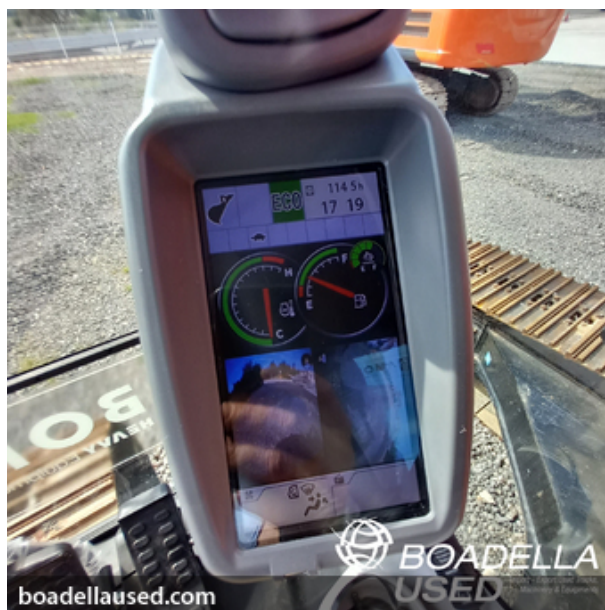

boadellaused.com

**BOADELLA
USED**