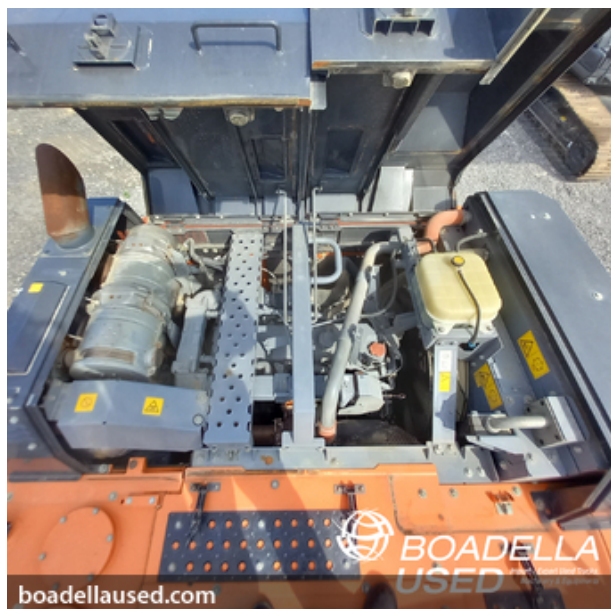

boadellaused.com

BOADELLA
USED