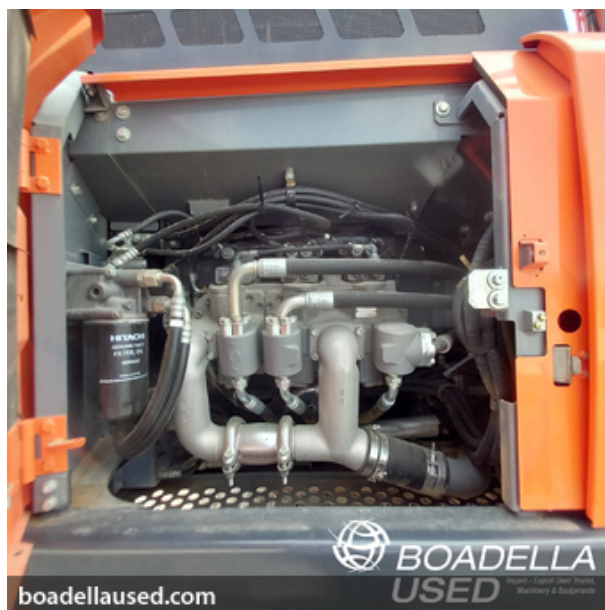

boadellaused.com

BOADELLA
USED